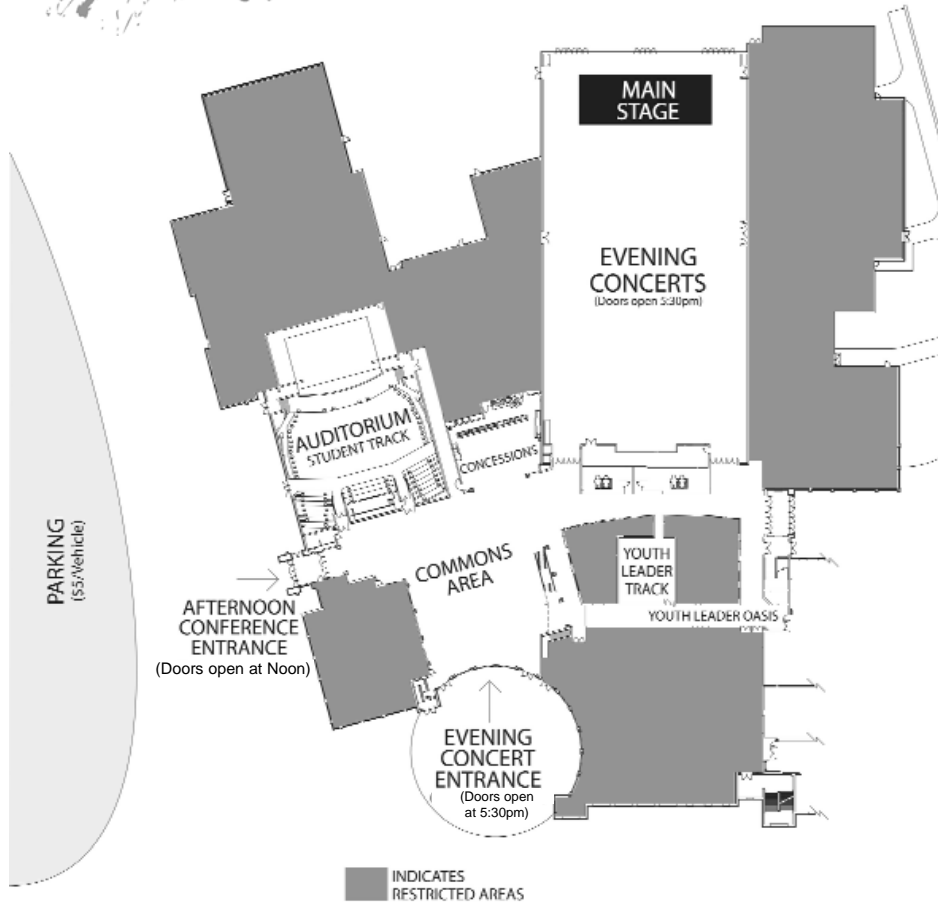

KIMBERLY HIGH SCHOOL
 W2662 Kennedy Avenue | Kimberly, WI
 NOVEMBER 5, 2011
POWEROFONEONLINE.COM

Power of One is Presented by:

POWER OF ONE SCHEDULE

November 5, 2011

Kimberly High School

AFTERNOON CONFERENCE TRACKS

Doors open at Noon for afternoon conference attendees only.

STUDENT TRACK - Held in Auditorium

LEADER TRACK - Held in LGI Room

Afternoon sessions feature worship by:

EVERFOUND - Student Tracks

AMERICAN FICTION - Leader Tracks

EVENING CONCERT SCHEDULE

Doors open at 5:30pm • All evening concerts are held in the Field House.

- 6:20** We as Human
- 6:55** Manafest
- 7:35** Disciple
- 8:15** Bob Lenz - Keynote
- 9:00** Skillet
- 10:15** Power of One concludes